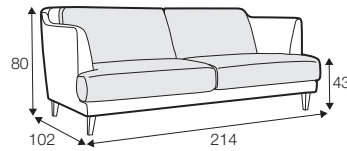

LUX lux

COVERS

FC fixed

armchair

love seat

footstool 70x45

footstool 90x45

2 seater

3 seater

3XL seater
with 2 cushions

3XL seater
with 3 cushions

3XL seater divided
with 2 cushions

3XL seater divided
with 3 cushions

set 1 right / or left

2 seater left / or right + chaiselongue right / or left

set 2 right / or left

3 seater left / or right + chaiselongue wide right / or left

extra dimensions

depth of seat

accessories

headrest L-57

headrest L-72

armrest protection