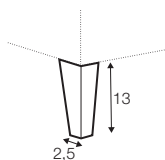

legs

---

no. 201
wood