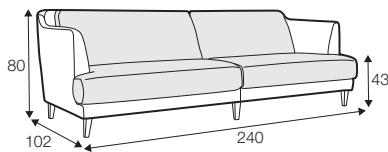

LUX lux

COVERS

FC fixed

armchair

love seat

footstool 70x45

footstool 90x45

2 seater

3 seater

3XL seater
with 2 cushions

3XL seater
with 3 cushions

3XL seater divided
with 2 cushions

3XL seater divided
with 3 cushions

set 1 right / or left

2 seater left / or right + chaiselongue right / or left

set 2 right / or left

3 seater left / or right + chaiselongue wide right / or left

extra dimensions

depth of seat

accessories

headrest L-57

headrest L-72

armrest protection