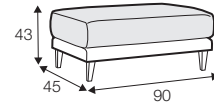

LUX lux

COVERS

FC fixed

armchair

love seat

footstool 70x45

footstool 90x45

2 seater

3 seater

3XL seater
with 2 cushions

3XL seater
with 3 cushions

3XL seater divided
with 2 cushions

3XL seater divided
with 3 cushions

set 1 right / or left

2 seater left / or right + chaiselongue right / or left

set 2 right / or left

3 seater left / or right + chaiselongue wide right / or left

extra dimensions

depth of seat

accessories

headrest L-57

headrest L-72

armrest protection