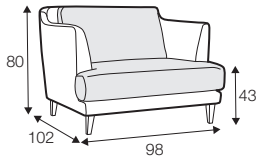

LUX lux

COVERS

FC fixed

armchair

love seat

footstool 70x45

footstool 90x45

2 seater

3 seater

3XL seater
with 2 cushions

3XL seater
with 3 cushions

3XL seater divided
with 2 cushions

3XL seater divided
with 3 cushions

set 1 right / or left

2 seater left / or right + chaiselongue right / or left

set 2 right / or left

3 seater left / or right + chaiselongue wide right / or left

extra dimensions

depth of seat

accessories

headrest L-57

headrest L-72

armrest protection