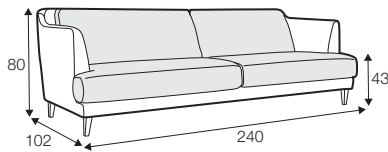

LUX lux

COVERS

FC fixed

armchair

love seat

footstool 70x45

footstool 90x45

2 seater

3 seater

3XL seater
with 2 cushions

3XL seater
with 3 cushions

3XL seater divided
with 2 cushions

3XL seater divided
with 3 cushions

set 1 right / or left

2 seater left / or right + chaiselongue right / or left

set 2 right / or left

3 seater left / or right + chaiselongue wide right / or left

extra dimensions

depth of seat

accessories

headrest L-57

headrest L-72

armrest protection