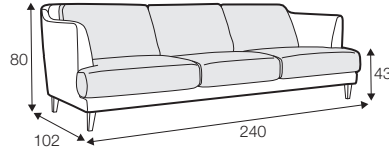

LUX lux

COVERS

FC fixed

armchair

love seat

footstool 70x45

footstool 90x45

2 seater

3 seater

3XL seater
with 2 cushions

3XL seater
with 3 cushions

3XL seater divided
with 2 cushions

3XL seater divided
with 3 cushions

set 1 right / or left

2 seater left / or right + chaiselongue right / or left

set 2 right / or left

3 seater left / or right + chaiselongue wide right / or left

extra dimensions

depth of seat

accessories

headrest L-57

headrest L-72

armrest protection