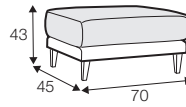

LUX lux

COVERS

FC fixed

armchair

love seat

footstool 70x45

footstool 90x45

2 seater

3 seater

3XL seater
with 2 cushions

3XL seater
with 3 cushions

3XL seater divided
with 2 cushions

3XL seater divided
with 3 cushions

set 1 right / or left

2 seater left / or right + chaiselongue right / or left

set 2 right / or left

3 seater left / or right + chaiselongue wide right / or left

extra dimensions

depth of seat

accessories

headrest L-57

headrest L-72

armrest protection