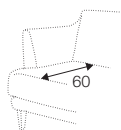

LUX lux

COVERS

FC fixed

armchair

love seat

footstool 70x45

footstool 90x45

2 seater

3 seater

3XL seater
with 2 cushions

3XL seater
with 3 cushions

3XL seater divided
with 2 cushions

3XL seater divided
with 3 cushions

set 1 right / or left

2 seater left / or right + chaiselongue right / or left

set 2 right / or left

3 seater left / or right + chaiselongue wide right / or left

extra dimensions

depth of seat

accessories

headrest L-57

headrest L-72

armrest protection