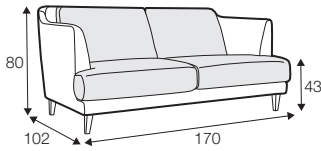

LUX lux

COVERS

FC fixed

armchair

love seat

footstool 70x45

footstool 90x45

2 seater

3 seater

3XL seater
with 2 cushions

3XL seater
with 3 cushions

3XL seater divided
with 2 cushions

3XL seater divided
with 3 cushions

set 1 right / or left

2 seater left / or right + chaiselongue right / or left

set 2 right / or left

3 seater left / or right + chaiselongue wide right / or left

extra dimensions

depth of seat

accessories

headrest L-57

headrest L-72

armrest protection