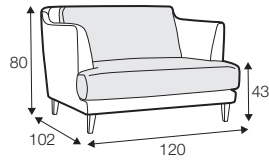

LUX lux

COVERS

FC fixed

armchair

love seat

footstool 70x45

footstool 90x45

2 seater

3 seater

3XL seater
with 2 cushions

3XL seater
with 3 cushions

3XL seater divided
with 2 cushions

3XL seater divided
with 3 cushions

set 1 right / or left

2 seater left / or right + chaiselongue right / or left

set 2 right / or left

3 seater left / or right + chaiselongue wide right / or left

extra dimensions

depth of seat

accessories

headrest L-57

headrest L-72

armrest protection