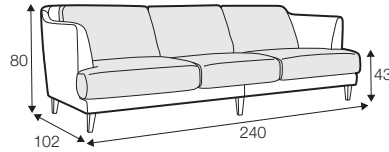

LUX lux

COVERS

FC fixed

armchair

love seat

footstool 70x45

footstool 90x45

2 seater

3 seater

3XL seater
with 2 cushions

3XL seater
with 3 cushions

3XL seater divided
with 2 cushions

3XL seater divided
with 3 cushions

set 1 right / or left

2 seater left / or right + chaiselongue right / or left

set 2 right / or left

3 seater left / or right + chaiselongue wide right / or left

extra dimensions

depth of seat

accessories

headrest L-57

headrest L-72

armrest protection