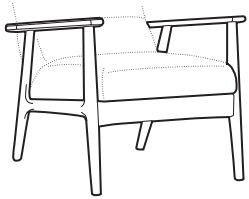

Jack

SITS

Jack

UPHOLSTERY

COMFORTS

COVERS

armchair

extra dimensions

depth of seat

legs

wooden frame
(black, bleached oak, oak)

profile

standard

1. polyurethane foam / high resilient polyurethane foam
2. springs
3. solid wood and wood based elements
4. fabric or leather
5. solid wood frame