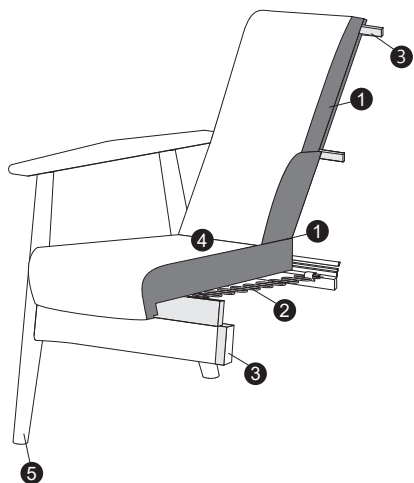

Jack

SITS

Jack

UPHOLSTERY

COMFORTS

COVERS

armchair

extra dimensions

depth of seat

legs

wooden frame
(black, bleached oak, oak)

profile

standard

1. polyurethane foam / high resilient polyurethane foam
2. springs
3. solid wood and wood based elements
4. fabric or leather
5. solid wood frame