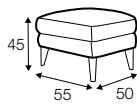

## COVERS

fixed

Buttons available in one colour.

armchair

footstool 55x50

## extra dimensions

depth of seat