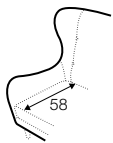

## COVERS

fixed

Buttons available in one colour.

armchair

footstool 55x50

## extra dimensions

depth of seat