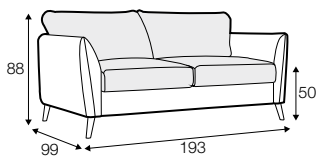

STD standard

FC fixed

sofa bed

All drawings shown height with leg no. 141A H-15.
Two mattresses available: bonell and foam.

armchair sofa bed

3 seater sofa bed

4 seater sofa bed

set 1 right / or left

3 seater sofa bed left / or right + chaiselongue box right / or left

set 2 right / or left

4 seater sofa bed left / or right + chaiselongue box right / or left

box dimensions
set 1

box dimensions
set 2

extra dimensions