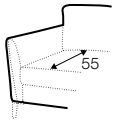

STD standard

FC fixed

sofa bed

All drawings shown height with leg no. 141A H-15.
Two mattresses available: bonell and foam.

armchair sofa bed

3 seater sofa bed

4 seater sofa bed

set 1 right / or left

3 seater sofa bed left / or right + chaiselongue box right / or left

set 2 right / or left

4 seater sofa bed left / or right + chaiselongue box right / or left

box dimensions
set 1

box dimensions
set 2

extra dimensions