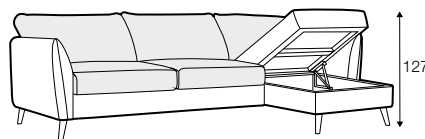

STD standard

FC fixed

sofa bed

All drawings shown height with leg no. 141A H-15.
Two mattresses available: bonell and foam.

armchair sofa bed

3 seater sofa bed

4 seater sofa bed

set 1 right / or left

3 seater sofa bed left / or right + chaiselongue box right / or left

set 2 right / or left

4 seater sofa bed left / or right + chaiselongue box right / or left

box dimensions
set 1

box dimensions
set 2

extra dimensions