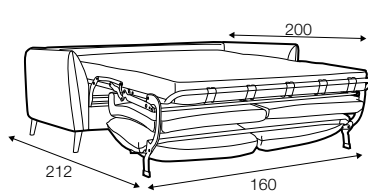

STD standard

FC fixed

sofa bed

All drawings shown height with leg no. 141A H-15.
Two mattresses available: bonell and foam.

armchair sofa bed

3 seater sofa bed

4 seater sofa bed

set 1 right / or left

3 seater sofa bed left / or right + chaiselongue box right / or left

set 2 right / or left

4 seater sofa bed left / or right + chaiselongue box right / or left

box dimensions
set 1

box dimensions
set 2

extra dimensions