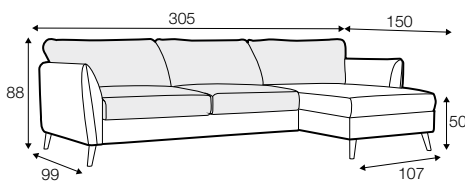

STD standard

FC fixed

sofa bed

All drawings shown height with leg no. 141A H-15.
Two mattresses available: bonell and foam.

armchair sofa bed

3 seater sofa bed

4 seater sofa bed

set 1 right / or left

3 seater sofa bed left / or right + chaiselongue box right / or left

set 2 right / or left

4 seater sofa bed left / or right + chaiselongue box right / or left

box dimensions
set 1

box dimensions
set 2

extra dimensions