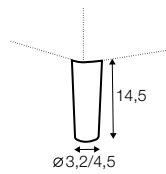

3 seater sofa bed left / or right + chaiselongue box right / or left

set 2 right / or left

4 seater sofa bed left / or right + chaiselongue box right / or left

box dimensions
set 1

box dimensions
set 2

extra dimensions

depth of seat

accessories

armrest protection

legs

no. 91A
wood

no. 141A
wood

no. 153A
wood

no. 111E
metal chrome,
painted black or grey
and brushed steel*