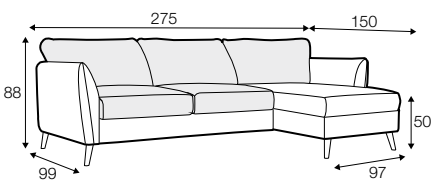

STD standard

FC fixed

sofa bed

All drawings shown height with leg no. 141A H-15.
Two mattresses available: bonell and foam.

armchair sofa bed

3 seater sofa bed

4 seater sofa bed

set 1 right / or left

3 seater sofa bed left / or right + chaiselongue box right / or left

set 2 right / or left

4 seater sofa bed left / or right + chaiselongue box right / or left

box dimensions
set 1

box dimensions
set 2

extra dimensions