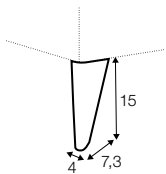

legs

---

no. 91A
wood