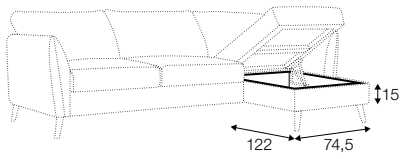

STD standard

FC fixed

sofa bed

All drawings shown height with leg no. 141A H-15.
Two mattresses available: bonell and foam.

armchair sofa bed

3 seater sofa bed

4 seater sofa bed

set 1 right / or left

3 seater sofa bed left / or right + chaiselongue box right / or left

set 2 right / or left

4 seater sofa bed left / or right + chaiselongue box right / or left

box dimensions
set 1

box dimensions
set 2

extra dimensions