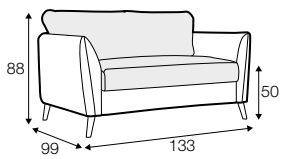

STD standard

FC fixed

sofa bed

All drawings shown height with leg no. 141A H-15.
Two mattresses available: bonell and foam.

armchair sofa bed

3 seater sofa bed

4 seater sofa bed

set 1 right / or left

3 seater sofa bed left / or right + chaiselongue box right / or left

set 2 right / or left

4 seater sofa bed left / or right + chaiselongue box right / or left

box dimensions
set 1

box dimensions
set 2

extra dimensions