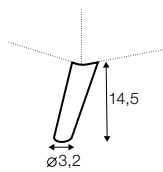

3 seater sofa bed left / or right + chaiselongue box right / or left

set 2 right / or left

4 seater sofa bed left / or right + chaiselongue box right / or left

box dimensions
set 1

box dimensions
set 2

extra dimensions

depth of seat

accessories

armrest protection

legs

no. 91A
wood

no. 141A
wood

no. 153A
wood

no. 111E
metal chrome,
painted black or grey
and brushed steel*