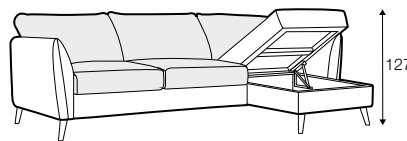

STD standard

FC fixed

sofa bed

All drawings shown height with leg no. 141A H-15.
Two mattresses available: bonell and foam.

armchair sofa bed

3 seater sofa bed

4 seater sofa bed

set 1 right / or left

3 seater sofa bed left / or right + chaiselongue box right / or left

set 2 right / or left

4 seater sofa bed left / or right + chaiselongue box right / or left

box dimensions
set 1

box dimensions
set 2

extra dimensions