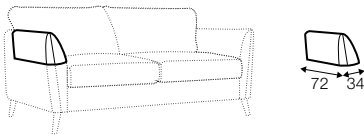

accessories

---

armrest protection