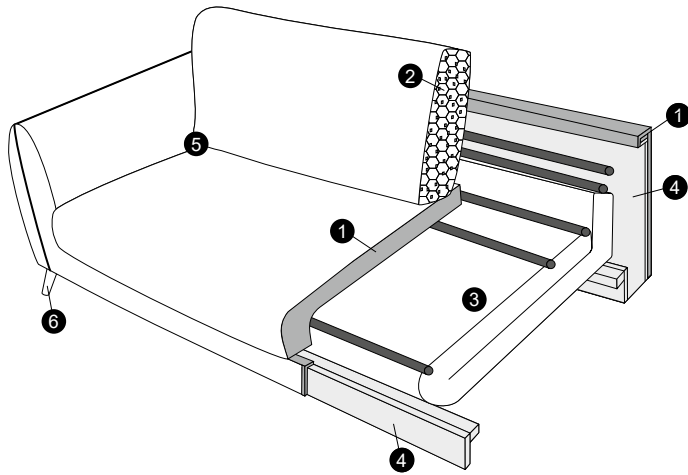

profile

---

standard

1. polyurethane foam / high resilient polyurethane foam
2. foam flakes with silicone balls
3. bonnell or foam mattress
4. FSC® certified solid wood and wood based elements
5. fabric
6. solid wood / metal legs