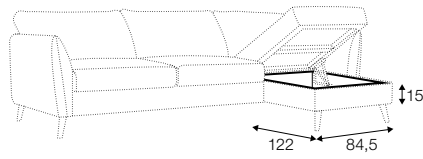

STD standard

FC fixed

sofa bed

All drawings shown height with leg no. 141A H-15.
Two mattresses available: bonell and foam.

armchair sofa bed

3 seater sofa bed

4 seater sofa bed

set 1 right / or left

3 seater sofa bed left / or right + chaiselongue box right / or left

set 2 right / or left

4 seater sofa bed left / or right + chaiselongue box right / or left

box dimensions
set 1

box dimensions
set 2

extra dimensions