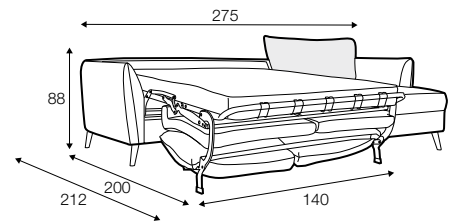

STD standard

FC fixed

sofa bed

All drawings shown height with leg no. 141A H-15.
Two mattresses available: bonell and foam.

armchair sofa bed

3 seater sofa bed

4 seater sofa bed

set 1 right / or left

3 seater sofa bed left / or right + chaiselongue box right / or left

set 2 right / or left

4 seater sofa bed left / or right + chaiselongue box right / or left

box dimensions
set 1

box dimensions
set 2

extra dimensions