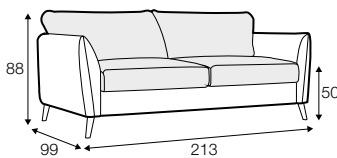

STD standard

FC fixed

sofa bed

All drawings shown height with leg no. 141A H-15.
Two mattresses available: bonell and foam.

armchair sofa bed

3 seater sofa bed

4 seater sofa bed

set 1 right / or left

3 seater sofa bed left / or right + chaiselongue box right / or left

set 2 right / or left

4 seater sofa bed left / or right + chaiselongue box right / or left

box dimensions
set 1

box dimensions
set 2

extra dimensions