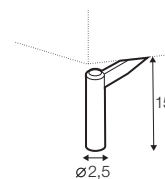

no. 145A
metal chrome,
painted black