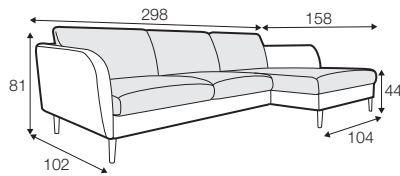

CLS classic

COVERS

FC fixed

LCV loose with velcro

SPECIAL

modular system

Drawings shown height with leg no. 141A H-14.

armchair

armchair wide

footstool 90x70

2 seater

3 seater

3XL seater divided with 2 cushions

3XL seater divided with 3 cushions

set 1 right / or left
2 seater left / or right
+ chaiselongue right / or left

set 2 right / or left
3 seater left / or right
+ chaiselongue wide right / or left

set 3 right / or left
2 seater left / or right + divan right / or left

set 4 right / or left
3 seater left / or right + divan right / or left

set 5 right / or left
3 seater left / or right + cozy corner right / or left

set 6
divan left + 2 seater without armrests + divan right

set 7 left / or right
divan left / or right + 2 seater without armrests
+ chaiselongue right / or left

set 8 right / or left
3 seater left / or right + corner 90° no. 1
+ 2 seater right / or left