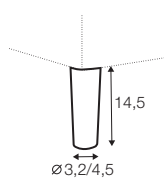

divan right / or left

cozy corner right / or left

corner 90° no. 1

corner 90° no. 2

accessories

neckrest L-77

neckrest L-62

endpart left / or right

armrest protection

extra dimensions

depth of seat

legs

no. 141A
wood
recommended

no. 152
wood

no. 91
wood

no. 153
wood