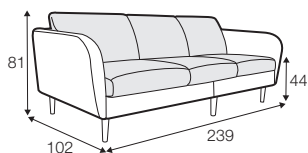

CLS classic

COVERS

FC fixed

LCV loose with velcro

SPECIAL

modular system

Drawings shown height with leg no. 141A H-14.

armchair

armchair wide

footstool 90x70

2 seater

3 seater

3XL seater divided with 2 cushions

3XL seater divided with 3 cushions

set 1 right / or left
2 seater left / or right
+ chaiselongue right / or left

set 2 right / or left
3 seater left / or right
+ chaiselongue wide right / or left

set 3 right / or left
2 seater left / or right + divan right / or left

set 4 right / or left
3 seater left / or right + divan right / or left

set 5 right / or left
3 seater left / or right + cozy corner right / or left

set 6
divan left + 2 seater without armrests + divan right

set 7 left / or right
divan left / or right + 2 seater without armrests
+ chaiselongue right / or left

set 8 right / or left
3 seater left / or right + corner 90° no. 1
+ 2 seater right / or left