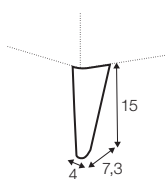

divan right / or left

cozy corner right / or left

corner 90° no. 1

corner 90° no. 2

accessories

neckrest L-77

neckrest L-62

endpart left / or right

armrest protection

extra dimensions

depth of seat

legs

no. 141A
wood
recommended

no. 152
wood

no. 91
wood

no. 153
wood