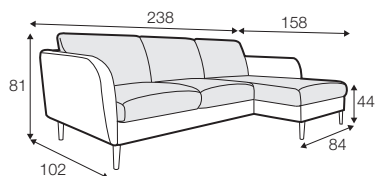

CLS classic

COVERS

FC fixed

LCV loose with velcro

SPECIAL

modular system

Drawings shown height with leg no. 141A H-14.

armchair

armchair wide

footstool 90x70

2 seater

3 seater

3XL seater divided with 2 cushions

3XL seater divided with 3 cushions

set 1 right / or left
2 seater left / or right
+ chaiselongue right / or left

set 2 right / or left
3 seater left / or right
+ chaiselongue wide right / or left

set 3 right / or left
2 seater left / or right + divan right / or left

set 4 right / or left
3 seater left / or right + divan right / or left

set 5 right / or left
3 seater left / or right + cozy corner right / or left

set 6
divan left + 2 seater without armrests + divan right

set 7 left / or right
divan left / or right + 2 seater without armrests
+ chaiselongue right / or left

set 8 right / or left
3 seater left / or right + corner 90° no. 1
+ 2 seater right / or left