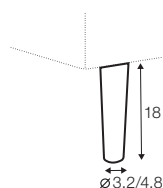

divan right / or left

cozy corner right / or left

corner 90° no. 1

corner 90° no. 2

accessories

neckrest L-77

neckrest L-62

endpart left / or right

armrest protection

extra dimensions

depth of seat

legs

no. 141A
wood
recommended

no. 152
wood

no. 91
wood

no. 153
wood