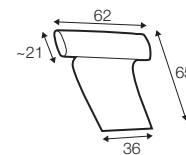

set 13
armchair left + corner 30°
+ armchair right

set 14
armchair wide left + corner 30°
+ armchair wide right

modular system

elements of the modular system

armchair left / or right

armchair without armrests

armchair wide left / or right

armchair wide without armrests

2 seater left / or right

2 seater without armrests

3 seater left / or right

3 seater without armrests

chaiselongue right / or left

chaiselongue wide right / or left

divan right / or left

cozy corner right / or left

corner 90° no. 1

corner 90° no. 2

accessories

neckrest L-77

neckrest L-62

endpart left / or right

armrest protection

extra dimensions

depth of seat

legs

no. 141A
wood
recommended

no. 152
wood

no. 91
wood

no. 153
wood