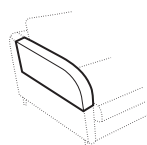

set 13
armchair left + corner 30°
+ armchair right

set 14
armchair wide left + corner 30°
+ armchair wide right

modular system

elements of the modular system

armchair left / or right

armchair without armrests

armchair wide left / or right

armchair wide without armrests

2 seater left / or right

2 seater without armrests

3 seater left / or right

3 seater without armrests

chaiselongue right / or left

chaiselongue wide right / or left

divan right / or left

cozy corner right / or left

corner 90° no. 1

corner 90° no. 2

accessories

neckrest L-77

neckrest L-62

endpart left / or right

armrest protection

extra dimensions

depth of seat

legs

no. 141A
wood
recommended

no. 152
wood

no. 91
wood

no. 153
wood