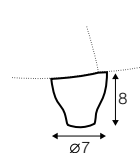

FC fixed

armchair

footstool 76x58

3 seater

3,5 seater

3,5 seater divided

chaiselongue right / or left
available also as freestanding

set 1 right / or left
3 seater left / or right
+ chaiselongue right / or left

extra dimensions

depth of seat

legs

no. 11
wood with gold
or silver wheels
front

no. 35
wood
front

no. 34
wood
back

no. 34
wood
footstool