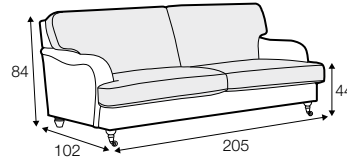

FC fixed

armchair

footstool 76x58

3 seater

3,5 seater

3,5 seater divided

chaiselongue right / or left
available also as freestanding

set 1 right / or left
3 seater left / or right
+ chaiselongue right / or left

extra dimensions

depth of seat

legs

no. 11
wood with gold
or silver wheels
front

no. 35
wood
front

no. 34
wood
back

no. 34
wood
footstool