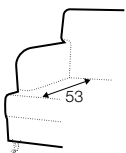

FC fixed

armchair

footstool 76x58

3 seater

3,5 seater

3,5 seater divided

chaiselongue right / or left
available also as freestanding

set 1 right / or left
3 seater left / or right
+ chaiselongue right / or left

extra dimensions

depth of seat

legs

no. 11
wood with gold
or silver wheels
front

no. 35
wood
front

no. 34
wood
back

no. 34
wood
footstool