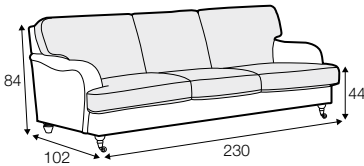

FC fixed

armchair

footstool 76x58

3 seater

3,5 seater

3,5 seater divided

chaiselongue right / or left
available also as freestanding

set 1 right / or left
3 seater left / or right
+ chaiselongue right / or left

extra dimensions

depth of seat

legs

no. 11
wood with gold
or silver wheels
front

no. 35
wood
front

no. 34
wood
back

no. 34
wood
footstool