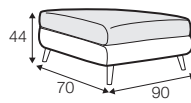

## SPECIAL

modular system

Drawings shown height with leg no. 141A H-14.

armchair

armchair wide

footstool 90x70

2 seater

3 seater

3XL seater divided  
with 2 cushions

3XL seater divided  
with 3 cushions

set 1 right / or left  
2 seater left / or right + chaiselongue right / or left

set 2 right / or left  
3 seater left / or right + chaiselongue wide right / or left

set 3 right / or left  
2 seater left / or right + divan right / or left

set 4 right / or left  
3 seater left / or right + divan right / or left

set 6  
divan left + 2 seater without armrests + divan right