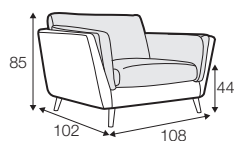

CLS classic

COVERS

FC fixed

LCV loose with velcro

SPECIAL

modular system

Drawings shown height with leg no. 141A H-14.

armchair

armchair wide

footstool 90x70

2 seater

3 seater

3XL seater divided
with 2 cushions

3XL seater divided
with 3 cushions

set 1 right / or left
2 seater left / or right + chaiselongue right / or left

set 2 right / or left
3 seater left / or right + chaiselongue wide right / or left

set 3 right / or left
2 seater left / or right + divan right / or left

set 4 right / or left
3 seater left / or right + divan right / or left

set 6
divan left + 2 seater without armrests + divan right

set 7 right / or left
chaiselongue left / or right + 2 seater without armrests
+ divan right / or left

3 seater left / or right

3 seater without armrests

chaiselongue right / or left

chaiselongue wide right / or left

divan right / or left

corner 90° no. 1

corner 90° no. 2

extra dimensions