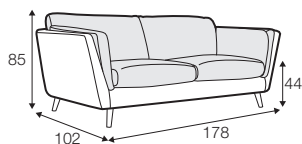

CLS classic

COVERS

FC fixed

LCV loose with velcro

SPECIAL

modular system

Drawings shown height with leg no. 141A H-14.

armchair

armchair wide

footstool 90x70

2 seater

3 seater

3XL seater divided
with 2 cushions

3XL seater divided
with 3 cushions

set 1 right / or left
2 seater left / or right + chaiselongue right / or left

set 2 right / or left
3 seater left / or right + chaiselongue wide right / or left

set 3 right / or left
2 seater left / or right + divan right / or left

set 4 right / or left
3 seater left / or right + divan right / or left

set 6
divan left + 2 seater without armrests + divan right

set 7 right / or left
chaiselongue left / or right + 2 seater without armrests
+ divan right / or left

3 seater left / or right

3 seater without armrests

chaiselongue right / or left

chaiselongue wide right / or left

divan right / or left

corner 90° no. 1

corner 90° no. 2

extra dimensions