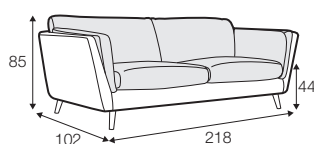

CLS classic

COVERS

FC fixed

LCV loose with velcro

SPECIAL

modular system

Drawings shown height with leg no. 141A H-14.

armchair

armchair wide

footstool 90x70

2 seater

3 seater

3XL seater divided
with 2 cushions

3XL seater divided
with 3 cushions

set 1 right / or left
2 seater left / or right + chaiselongue right / or left

set 2 right / or left
3 seater left / or right + chaiselongue wide right / or left

set 3 right / or left
2 seater left / or right + divan right / or left

set 4 right / or left
3 seater left / or right + divan right / or left

set 6
divan left + 2 seater without armrests + divan right

set 7 right / or left
chaiselongue left / or right + 2 seater without armrests
+ divan right / or left