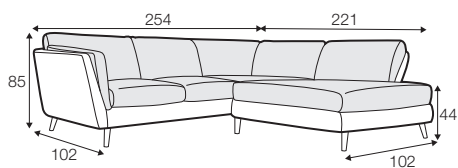

CLS classic

COVERS

FC fixed

LCV loose with velcro

SPECIAL

modular system

Drawings shown height with leg no. 141A H-14.

armchair

armchair wide

footstool 90x70

2 seater

3 seater

3XL seater divided
with 2 cushions

3XL seater divided
with 3 cushions

set 1 right / or left
2 seater left / or right + chaiselongue right / or left

set 2 right / or left
3 seater left / or right + chaiselongue wide right / or left

set 3 right / or left
2 seater left / or right + divan right / or left

set 4 right / or left
3 seater left / or right + divan right / or left

set 6
divan left + 2 seater without armrests + divan right

set 7 right / or left
chaiselongue left / or right + 2 seater without armrests
+ divan right / or left

set 8 right / or left
3 seater left / or right + corner 90° no. 1
+ 2 seater right / or left

set 9 right / or left
3 seater left / or right + corner 90° no. 2
+ 2 seater right / or left

set 10 right / or left
2 seater left / or right + corner 90° no. 1 + 2 seater without armrests
+ chaiselongue right / or left