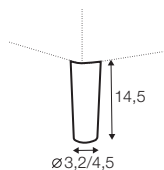

3 seater left / or right

3 seater without armrests

chaiselongue right / or left

chaiselongue wide right / or left

divan right / or left

corner 90° no. 1

corner 90° no. 2

extra dimensions

depth of seat

accessories

headrest L-77

headrest L-62

endpart left / or right

legs

no. 141A
wood
recommended

no. 141B
wood