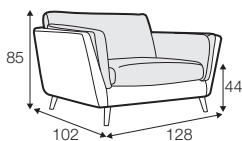

CLS classic

COVERS

FC fixed

LCV loose with velcro

SPECIAL

modular system

Drawings shown height with leg no. 141A H-14.

armchair

armchair wide

footstool 90x70

2 seater

3 seater

3XL seater divided
with 2 cushions

3XL seater divided
with 3 cushions

set 1 right / or left
2 seater left / or right + chaiselongue right / or left

set 2 right / or left
3 seater left / or right + chaiselongue wide right / or left

set 3 right / or left
2 seater left / or right + divan right / or left

set 4 right / or left
3 seater left / or right + divan right / or left

set 6
divan left + 2 seater without armrests + divan right

set 7 right / or left
chaiselongue left / or right + 2 seater without armrests
+ divan right / or left

3 seater left / or right

3 seater without armrests

chaiselongue right / or left

chaiselongue wide right / or left

divan right / or left

corner 90° no. 1

corner 90° no. 2

extra dimensions