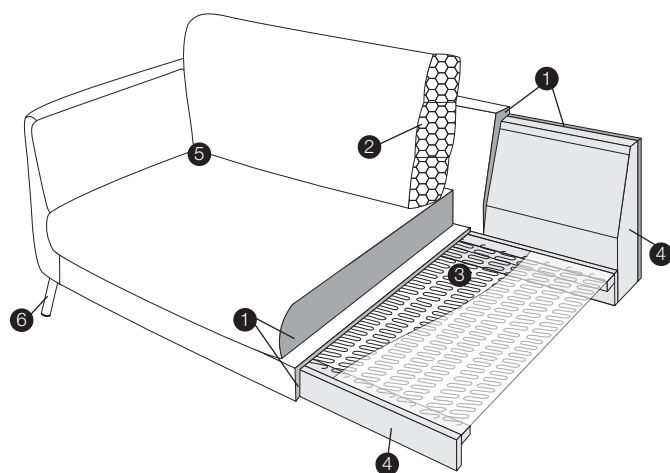

depth of seat

accessories

headrest L-77

headrest L-62

endpart left / or right

legs

no. 141A
wood
recommended

no. 141B
wood

no. 153
wood

no. 145A
metal chrome,
painted black

profile

lux

1. polyurethane foam/ high resilient polyurethane foam
2. cushion chamber with mix of feather and silicone balls
3. springs
4. solid wood and wood based elements
5. fabric
6. solid wood or metal legs