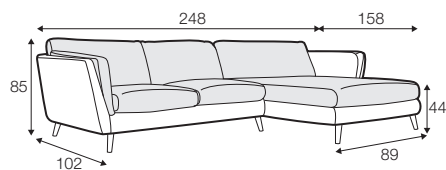

CLS classic

COVERS

FC fixed

LCV loose with velcro

SPECIAL

modular system

Drawings shown height with leg no. 141A H-14.

armchair

armchair wide

footstool 90x70

2 seater

3 seater

3XL seater divided
with 2 cushions

3XL seater divided
with 3 cushions

set 1 right / or left
2 seater left / or right + chaiselongue right / or left

set 2 right / or left
3 seater left / or right + chaiselongue wide right / or left

set 3 right / or left
2 seater left / or right + divan right / or left

set 4 right / or left
3 seater left / or right + divan right / or left

set 6
divan left + 2 seater without armrests + divan right

set 7 right / or left
chaiselongue left / or right + 2 seater without armrests
+ divan right / or left

set 8 right / or left
3 seater left / or right + corner 90° no. 1
+ 2 seater right / or left

set 9 right / or left
3 seater left / or right + corner 90° no. 2
+ 2 seater right / or left

set 10 right / or left
2 seater left / or right + corner 90° no. 1 + 2 seater without armrests
+ chaiselongue right / or left