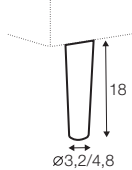

3 seater left / or right

3 seater without armrests

chaiselongue right / or left

chaiselongue wide right / or left

divan right / or left

corner 90° no. 1

corner 90° no. 2

extra dimensions

depth of seat

accessories

headrest L-77

headrest L-62

endpart left / or right

legs

no. 141A
wood
recommended

no. 141B
wood