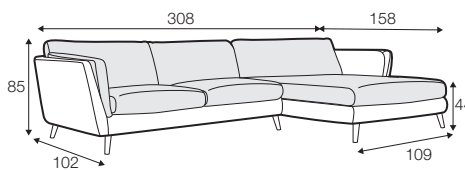

CLS classic

COVERS

FC fixed

LCV loose with velcro

SPECIAL

modular system

Drawings shown height with leg no. 141A H-14.

armchair

armchair wide

footstool 90x70

2 seater

3 seater

3XL seater divided
with 2 cushions

3XL seater divided
with 3 cushions

set 1 right / or left
2 seater left / or right + chaiselongue right / or left

set 2 right / or left
3 seater left / or right + chaiselongue wide right / or left

set 3 right / or left
2 seater left / or right + divan right / or left

set 4 right / or left
3 seater left / or right + divan right / or left

set 6
divan left + 2 seater without armrests + divan right

set 7 right / or left
chaiselongue left / or right + 2 seater without armrests
+ divan right / or left

set 8 right / or left
3 seater left / or right + corner 90° no. 1
+ 2 seater right / or left

set 9 right / or left
3 seater left / or right + corner 90° no. 2
+ 2 seater right / or left

set 10 right / or left
2 seater left / or right + corner 90° no. 1 + 2 seater without armrests
+ chaiselongue right / or left