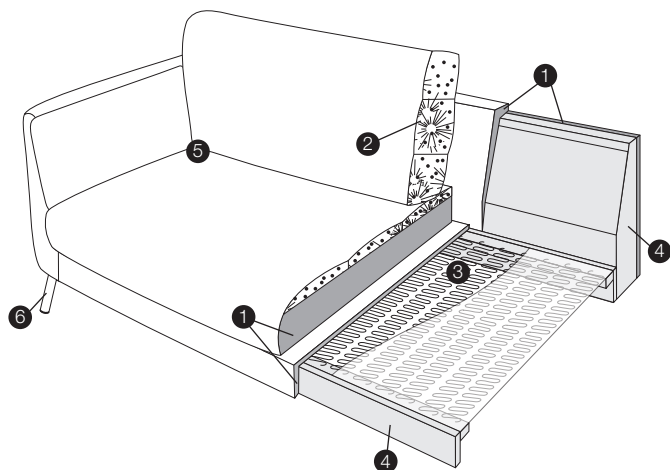

profile

lux

1. polyurethane foam/ high resilient polyurethane foam
2. cushion chamber with mix of feather and silicone balls
3. springs
4. solid wood and wood based elements
5. fabric
6. solid wood or metal legs