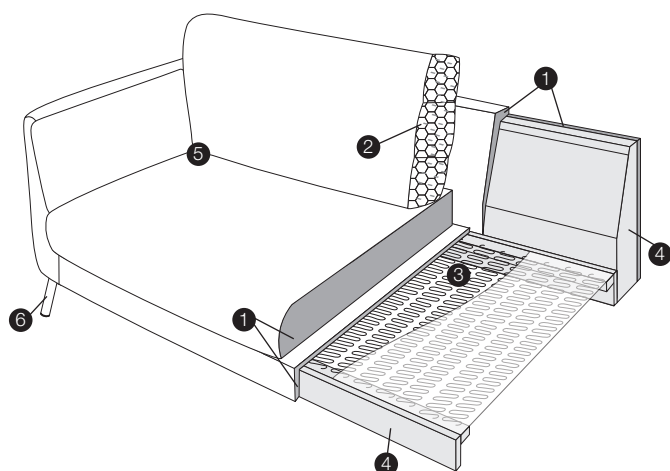

classic

1. polyurethane foam/ high resilient polyurethane foam
2. silicone balls with foam sticks
3. springs
4. solid wood and wood based elements
5. fabric
6. solid wood or metal legs