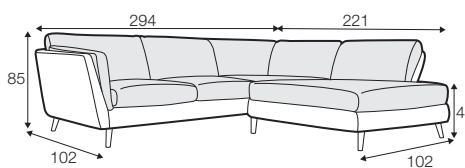

CLS classic

COVERS

FC fixed

LCV loose with velcro

SPECIAL

modular system

Drawings shown height with leg no. 141A H-14.

armchair

armchair wide

footstool 90x70

2 seater

3 seater

3XL seater divided
with 2 cushions

3XL seater divided
with 3 cushions

set 1 right / or left
2 seater left / or right + chaiselongue right / or left

set 2 right / or left
3 seater left / or right + chaiselongue wide right / or left

set 3 right / or left
2 seater left / or right + divan right / or left

set 4 right / or left
3 seater left / or right + divan right / or left

set 6
divan left + 2 seater without armrests + divan right

set 7 right / or left
chaiselongue left / or right + 2 seater without armrests
+ divan right / or left

set 8 right / or left
3 seater left / or right + corner 90° no. 1
+ 2 seater right / or left

set 9 right / or left
3 seater left / or right + corner 90° no. 2
+ 2 seater right / or left

set 10 right / or left
2 seater left / or right + corner 90° no. 1 + 2 seater without armrests
+ chaiselongue right / or left