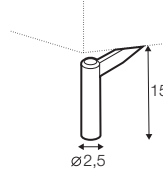

no. 145A
metal chrome,
painted black