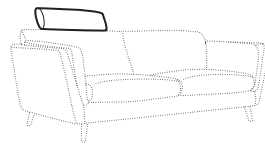

set 8 right / or left
3 seater left / or right + corner 90° no. 1
+ 2 seater right / or left

set 9 right / or left
3 seater left / or right + corner 90° no. 2
+ 2 seater right / or left

set 10 right / or left
2 seater left / or right + corner 90° no. 1 + 2 seater without armrests
+ chaiselongue right / or left

modular system

elements of the modular system

armchair left / or right

armchair
without armrests

armchair wide left / or right

armchair wide
without armrests

2 seater left / or right

2 seater without armrests

3 seater left / or right

3 seater without armrests

chaiselongue right / or left

chaiselongue wide right / or left

divan right / or left

corner 90° no. 1

corner 90° no. 2

extra dimensions

depth of seat

accessories

headrest L-77

headrest L-62

endpart left / or right

legs

no. 141A
wood
recommended

no. 141B
wood