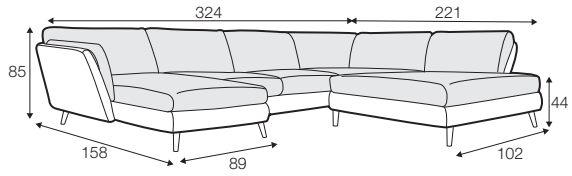

CLS classic

COVERS

FC fixed

LCV loose with velcro

SPECIAL

modular system

Drawings shown height with leg no. 141A H-14.

armchair

armchair wide

footstool 90x70

2 seater

3 seater

3XL seater divided
with 2 cushions

3XL seater divided
with 3 cushions

set 1 right / or left
2 seater left / or right + chaiselongue right / or left

set 2 right / or left
3 seater left / or right + chaiselongue wide right / or left

set 3 right / or left
2 seater left / or right + divan right / or left

set 4 right / or left
3 seater left / or right + divan right / or left

set 6
divan left + 2 seater without armrests + divan right

set 7 right / or left
chaiselongue left / or right + 2 seater without armrests
+ divan right / or left

set 8 right / or left
3 seater left / or right + corner 90° no. 1
+ 2 seater right / or left

set 9 right / or left
3 seater left / or right + corner 90° no. 2
+ 2 seater right / or left

set 10 right / or left
2 seater left / or right + corner 90° no. 1 + 2 seater without armrests
+ chaiselongue right / or left