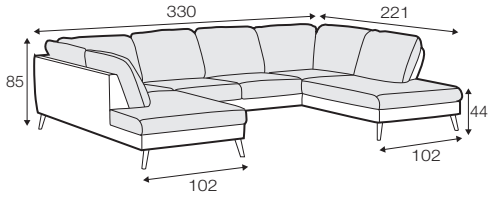

CLS classic

COVERS

FC fixed

LCV loose with velcro

SPECIAL

modular system

Drawings shown height with leg no. 141A H-14.

armchair

armchair wide

footstool 90x70

2 seater

3 seater

3XL seater divided
with 2 cushions

3XL seater divided
with 3 cushions

set 1 right / or left
2 seater left / or right + chaiselongue right / or left

set 2 right / or left
3 seater left / or right + chaiselongue wide right / or left

set 3 right / or left
2 seater left / or right + divan right / or left

set 4 right / or left
3 seater left / or right + divan right / or left

set 6
divan left + 2 seater without armrests + divan right

set 7 right / or left
chaiselongue left / or right + 2 seater without armrests
+ divan right / or left

set 8 right / or left
3 seater left / or right + corner 90° no. 1
+ 2 seater right / or left

set 9 right / or left
3 seater left / or right + corner 90° no. 2
+ 2 seater right / or left

set 10 right / or left
2 seater left / or right + corner 90° no. 1 + 2 seater without armrests
+ chaiselongue right / or left