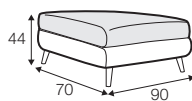

CLS classic

COVERS

FC fixed

LCV loose with velcro

SPECIAL

modular system

Drawings shown height with leg no. 141A H-14.

armchair

armchair wide

footstool 90x70

2 seater

3 seater

3XL seater divided
with 2 cushions

3XL seater divided
with 3 cushions

set 1 right / or left
2 seater left / or right + chaiselongue right / or left

set 2 right / or left
3 seater left / or right + chaiselongue wide right / or left

set 3 right / or left
2 seater left / or right + divan right / or left

set 4 right / or left
3 seater left / or right + divan right / or left

set 6
divan left + 2 seater without armrests + divan right

set 7 right / or left
chaiselongue left / or right + 2 seater without armrests
+ divan right / or left