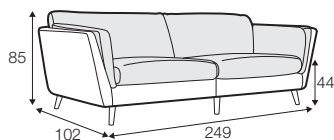

CLS classic

COVERS

FC fixed

LCV loose with velcro

SPECIAL

modular system

Drawings shown height with leg no. 141A H-14.

armchair

armchair wide

footstool 90x70

2 seater

3 seater

3XL seater divided
with 2 cushions

3XL seater divided
with 3 cushions

set 1 right / or left
2 seater left / or right + chaiselongue right / or left

set 2 right / or left
3 seater left / or right + chaiselongue wide right / or left

set 3 right / or left
2 seater left / or right + divan right / or left

set 4 right / or left
3 seater left / or right + divan right / or left

set 6
divan left + 2 seater without armrests + divan right

set 7 right / or left
chaiselongue left / or right + 2 seater without armrests
+ divan right / or left

set 8 right / or left
3 seater left / or right + corner 90° no. 1
+ 2 seater right / or left

set 9 right / or left
3 seater left / or right + corner 90° no. 2
+ 2 seater right / or left

set 10 right / or left
2 seater left / or right + corner 90° no. 1 + 2 seater without armrests
+ chaiselongue right / or left