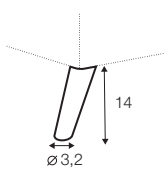

3 seater left / or right

3 seater without armrests

chaiselongue right / or left

chaiselongue wide right / or left

divan right / or left

corner 90° no. 1

corner 90° no. 2

extra dimensions

depth of seat

accessories

headrest L-77

headrest L-62

endpart left / or right

legs

no. 141A
wood
recommended

no. 141B
wood