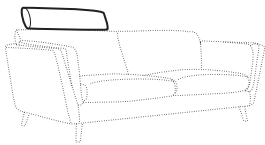

set 8 right / or left
3 seater left / or right + corner 90° no. 1
+ 2 seater right / or left

set 9 right / or left
3 seater left / or right + corner 90° no. 2
+ 2 seater right / or left

set 10 right / or left
2 seater left / or right + corner 90° no. 1 + 2 seater without armrests
+ chaiselongue right / or left

modular system

elements of the modular system

armchair left / or right

armchair
without armrests

armchair wide left / or right

armchair wide
without armrests

2 seater left / or right

2 seater without armrests

3 seater left / or right

3 seater without armrests

chaiselongue right / or left

chaiselongue wide right / or left

divan right / or left

corner 90° no. 1

corner 90° no. 2

extra dimensions

depth of seat

accessories

headrest L-77

headrest L-62

endpart left / or right

legs

no. 141A
wood
recommended

no. 141B
wood