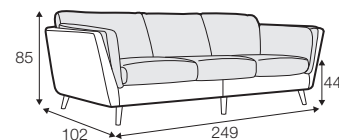

CLS classic

COVERS

FC fixed

LCV loose with velcro

SPECIAL

modular system

Drawings shown height with leg no. 141A H-14.

armchair

armchair wide

footstool 90x70

2 seater

3 seater

3XL seater divided
with 2 cushions

3XL seater divided
with 3 cushions

set 1 right / or left
2 seater left / or right + chaiselongue right / or left

set 2 right / or left
3 seater left / or right + chaiselongue wide right / or left

set 3 right / or left
2 seater left / or right + divan right / or left

set 4 right / or left
3 seater left / or right + divan right / or left

set 6
divan left + 2 seater without armrests + divan right

set 7 right / or left
chaiselongue left / or right + 2 seater without armrests
+ divan right / or left

set 8 right / or left
3 seater left / or right + corner 90° no. 1
+ 2 seater right / or left

set 9 right / or left
3 seater left / or right + corner 90° no. 2
+ 2 seater right / or left

set 10 right / or left
2 seater left / or right + corner 90° no. 1 + 2 seater without armrests
+ chaiselongue right / or left