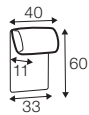

accessories

headrest