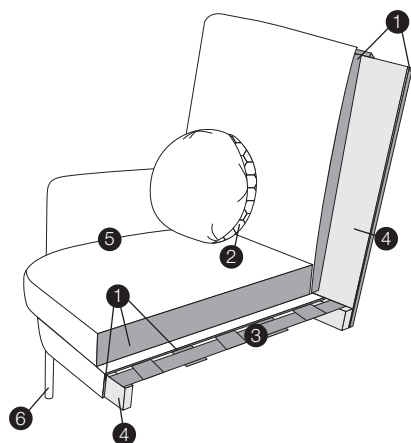

profile

---

standard

1. polyurethane foam/high resilient polyurethane foam
2. silicone balls
3. upholstery belts
4. solid wood and wood based elements
5. fabric or leather
6. metal legs