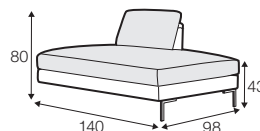

3 seater left / or right
+ chaiselongue wide right / or left

set 10 right / or left

3 seater left / or right + corner 90° no. 1
+ bench right / or left

set 11 right / or left

2 seater left / or right + corner 90° no. 1
+ bench right / or left

2 seater without armrests

3 seater left / or right

3 seater without armrests

chaiselongue right / or left
available also as freestanding

chaiselongue wide right / or left
available also as freestanding

bench right / or left

corner 90° no. 1

extra dimensions

depth of seat

accessories

headrest with roll L-50

headrest with roll L-70

armrest A

armrest B