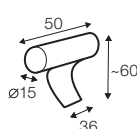

2 seater without armrests

3 seater left / or right

3 seater without armrests

chaiselongue right / or left
available also as freestanding

chaiselongue wide right / or left
available also as freestanding

bench right / or left

corner 90° no. 1

extra dimensions

depth of seat

accessories

headrest with roll L-50

headrest with roll L-70

armrest A

armrest B