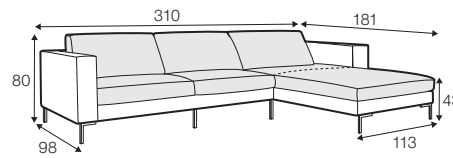

CLS classic

COVERS

FC fixed

SPECIAL

modular system

All drawings shown height with leg no. 47 H-16.

armchair

armchair wide

footstool 90x70

footstool 100x90

2 seater

3 seater

3XL seater divided

set 1 right / or left

2 seater left / or right
+ chaiselongue right / or left

set 2 right / or left

3 seater left / or right
+ chaiselongue wide right / or left

set 10 right / or left

3 seater left / or right + corner 90° no. 1
+ bench right / or left

set 11 right / or left

2 seater left / or right + corner 90° no. 1
+ bench right / or left