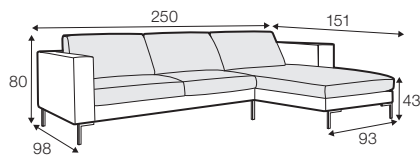

CLS classic

COVERS

FC fixed

SPECIAL

modular system

All drawings shown height with leg no. 47 H-16.

armchair

armchair wide

footstool 90x70

footstool 100x90

2 seater

3 seater

3XL seater divided

set 1 right / or left

2 seater left / or right
+ chaiselongue right / or left

set 2 right / or left

3 seater left / or right
+ chaiselongue wide right / or left

set 10 right / or left

3 seater left / or right + corner 90° no. 1
+ bench right / or left

set 11 right / or left

2 seater left / or right + corner 90° no. 1
+ bench right / or left