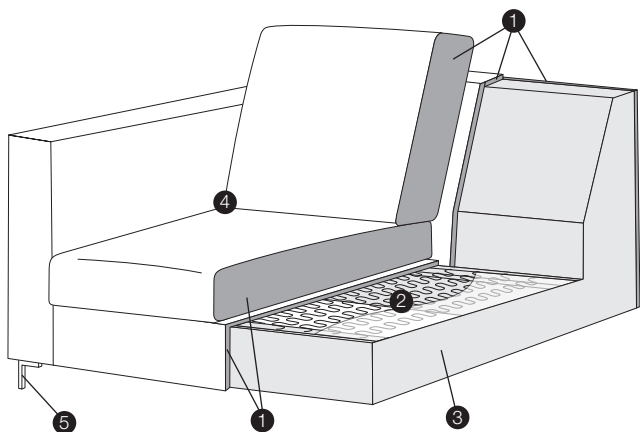

profile

---

standard

1. polyurethane foam/high resilient polyurethane foam
2. springs
3. solid wood and wood based elements
4. fabric or leather
5. solid wood or metal legs