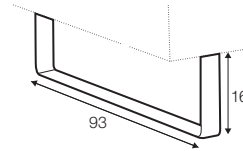

corner 90° no. 1

extra dimensions

depth of seat

accessories

headrest with roll L-50

headrest with roll L-70

armrest A

armrest B

endpart left / or right

armrest protection A

armrest protection B

legs

no. 109
wood

no. 153
wood

no. 47
metal chrome,
painted black

no. 104
metal chrome,
painted black