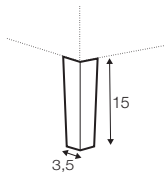

corner 90° no. 1

extra dimensions

depth of seat

accessories

headrest with roll L-50

headrest with roll L-70

armrest A

armrest B

endpart left / or right

armrest protection A

armrest protection B

legs

no. 109
wood

no. 153
wood

no. 47
metal chrome,
painted black

no. 104
metal chrome,
painted black