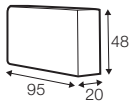

3 seater left / or right
+ chaiselongue wide right / or left

set 10 right / or left

3 seater left / or right + corner 90° no. 1
+ bench right / or left

set 11 right / or left

2 seater left / or right + corner 90° no. 1
+ bench right / or left

2 seater without armrests

3 seater left / or right

3 seater without armrests

chaiselongue right / or left
available also as freestanding

chaiselongue wide right / or left
available also as freestanding

bench right / or left

corner 90° no. 1

extra dimensions

depth of seat

accessories

headrest with roll L-50

headrest with roll L-70

armrest A

armrest B