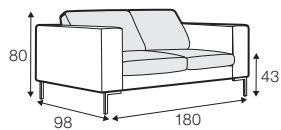

CLS classic

COVERS

FC fixed

SPECIAL

modular system

All drawings shown height with leg no. 47 H-16.

armchair

armchair wide

footstool 90x70

footstool 100x90

2 seater

3 seater

3XL seater divided

set 1 right / or left

2 seater left / or right
+ chaiselongue right / or left

set 2 right / or left

3 seater left / or right
+ chaiselongue wide right / or left

set 10 right / or left

3 seater left / or right + corner 90° no. 1
+ bench right / or left

set 11 right / or left

2 seater left / or right + corner 90° no. 1
+ bench right / or left