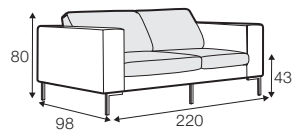

CLS classic

COVERS

FC fixed

SPECIAL

modular system

All drawings shown height with leg no. 47 H-16.

armchair

armchair wide

footstool 90x70

footstool 100x90

2 seater

3 seater

3XL seater divided

set 1 right / or left

2 seater left / or right
+ chaiselongue right / or left

set 2 right / or left

3 seater left / or right
+ chaiselongue wide right / or left

set 10 right / or left

3 seater left / or right + corner 90° no. 1
+ bench right / or left

set 11 right / or left

2 seater left / or right + corner 90° no. 1
+ bench right / or left