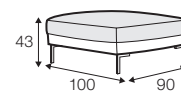

CLS classic

COVERS

FC fixed

SPECIAL

modular system

All drawings shown height with leg no. 47 H-16.

armchair

armchair wide

footstool 90x70

footstool 100x90

2 seater

3 seater

3XL seater divided

set 1 right / or left

2 seater left / or right
+ chaiselongue right / or left

set 2 right / or left

3 seater left / or right
+ chaiselongue wide right / or left

set 10 right / or left

3 seater left / or right + corner 90° no. 1
+ bench right / or left

set 11 right / or left

2 seater left / or right + corner 90° no. 1
+ bench right / or left