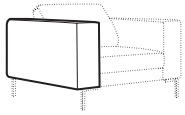

2 seater without armrests

3 seater left / or right

3 seater without armrests

chaiselongue right / or left
available also as freestanding

chaiselongue wide right / or left
available also as freestanding

bench right / or left

corner 90° no. 1

extra dimensions

depth of seat

accessories

headrest with roll L-50

headrest with roll L-70

armrest A

armrest B