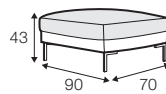

CLS classic

COVERS

FC fixed

SPECIAL

modular system

All drawings shown height with leg no. 47 H-16.

armchair

armchair wide

footstool 90x70

footstool 100x90

2 seater

3 seater

3XL seater divided

set 1 right / or left

2 seater left / or right
+ chaiselongue right / or left

set 2 right / or left

3 seater left / or right
+ chaiselongue wide right / or left

set 10 right / or left

3 seater left / or right + corner 90° no. 1
+ bench right / or left

set 11 right / or left

2 seater left / or right + corner 90° no. 1
+ bench right / or left