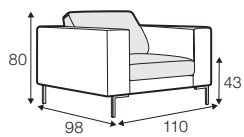

CLS classic

COVERS

FC fixed

SPECIAL

modular system

All drawings shown height with leg no. 47 H-16.

armchair

armchair wide

footstool 90x70

footstool 100x90

2 seater

3 seater

3XL seater divided

set 1 right / or left

2 seater left / or right
+ chaiselongue right / or left

set 2 right / or left

3 seater left / or right
+ chaiselongue wide right / or left

set 10 right / or left

3 seater left / or right + corner 90° no. 1
+ bench right / or left

set 11 right / or left

2 seater left / or right + corner 90° no. 1
+ bench right / or left