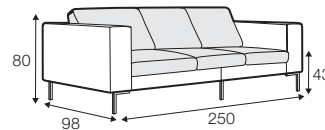

CLS classic

COVERS

FC fixed

SPECIAL

modular system

All drawings shown height with leg no. 47 H-16.

armchair

armchair wide

footstool 90x70

footstool 100x90

2 seater

3 seater

3XL seater divided

set 1 right / or left

2 seater left / or right
+ chaiselongue right / or left

set 2 right / or left

3 seater left / or right
+ chaiselongue wide right / or left

set 10 right / or left

3 seater left / or right + corner 90° no. 1
+ bench right / or left

set 11 right / or left

2 seater left / or right + corner 90° no. 1
+ bench right / or left