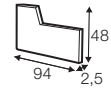

3 seater left / or right
+ chaiselongue wide right / or left

set 10 right / or left

3 seater left / or right + corner 90° no. 1
+ bench right / or left

set 11 right / or left

2 seater left / or right + corner 90° no. 1
+ bench right / or left

2 seater without armrests

3 seater left / or right

3 seater without armrests

chaiselongue right / or left
available also as freestanding

chaiselongue wide right / or left
available also as freestanding

bench right / or left

corner 90° no. 1

extra dimensions

depth of seat

accessories

headrest with roll L-50

headrest with roll L-70

armrest A

armrest B