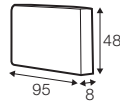

3 seater left / or right
+ chaiselongue wide right / or left

set 10 right / or left

3 seater left / or right + corner 90° no. 1
+ bench right / or left

set 11 right / or left

2 seater left / or right + corner 90° no. 1
+ bench right / or left

2 seater without armrests

3 seater left / or right

3 seater without armrests

chaiselongue right / or left
available also as freestanding

chaiselongue wide right / or left
available also as freestanding

bench right / or left

corner 90° no. 1

extra dimensions

depth of seat

accessories

headrest with roll L-50

headrest with roll L-70

armrest A

armrest B