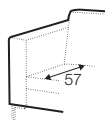

3 seater left / or right
+ chaiselongue wide right / or left

set 10 right / or left

3 seater left / or right + corner 90° no. 1
+ bench right / or left

set 11 right / or left

2 seater left / or right + corner 90° no. 1
+ bench right / or left

example of leather cover
3 seater

modular system

elements of the modular system

armchair left / or right

armchair without armrests

armchair wide left / or right

armchair wide without armrests

2 seater left / or right

2 seater without armrests

3 seater left / or right

3 seater without armrests

chaiselongue right / or left
available also as freestanding

chaiselongue wide right / or left
available also as freestanding

bench right / or left

corner 90° no. 1

extra dimensions

depth of seat

accessories

headrest with roll L-50

headrest with roll L-70

armrest A

armrest B