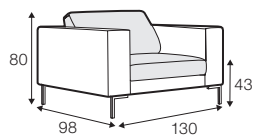

CLS classic

COVERS

FC fixed

SPECIAL

modular system

All drawings shown height with leg no. 47 H-16.

armchair

armchair wide

footstool 90x70

footstool 100x90

2 seater

3 seater

3XL seater divided

set 1 right / or left

2 seater left / or right
+ chaiselongue right / or left

set 2 right / or left

3 seater left / or right
+ chaiselongue wide right / or left

set 10 right / or left

3 seater left / or right + corner 90° no. 1
+ bench right / or left

set 11 right / or left

2 seater left / or right + corner 90° no. 1
+ bench right / or left