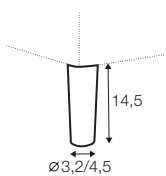

corner 90° no. 1

extra dimensions

depth of seat

accessories

headrest with roll L-50

headrest with roll L-70

armrest A

armrest B

endpart left / or right

armrest protection A

armrest protection B

legs

no. 109
wood

no. 153
wood

no. 47
metal chrome,
painted black

no. 104
metal chrome,
painted black