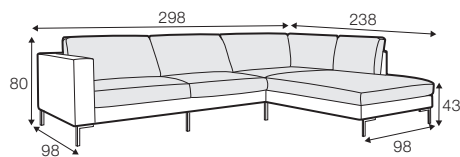

CLS classic

COVERS

FC fixed

SPECIAL

modular system

All drawings shown height with leg no. 47 H-16.

armchair

armchair wide

footstool 90x70

footstool 100x90

2 seater

3 seater

3XL seater divided

set 1 right / or left

2 seater left / or right
+ chaiselongue right / or left

set 2 right / or left

3 seater left / or right
+ chaiselongue wide right / or left

set 10 right / or left

3 seater left / or right + corner 90° no. 1
+ bench right / or left

set 11 right / or left

2 seater left / or right + corner 90° no. 1
+ bench right / or left