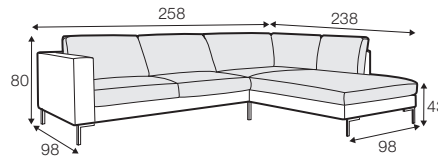

CLS classic

COVERS

FC fixed

SPECIAL

modular system

All drawings shown height with leg no. 47 H-16.

armchair

armchair wide

footstool 90x70

footstool 100x90

2 seater

3 seater

3XL seater divided

set 1 right / or left

2 seater left / or right
+ chaiselongue right / or left

set 2 right / or left

3 seater left / or right
+ chaiselongue wide right / or left

set 10 right / or left

3 seater left / or right + corner 90° no. 1
+ bench right / or left

set 11 right / or left

2 seater left / or right + corner 90° no. 1
+ bench right / or left