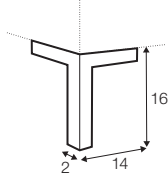

corner 90° no. 1

extra dimensions

depth of seat

accessories

headrest with roll L-50

headrest with roll L-70

armrest A

armrest B

endpart left / or right

armrest protection A

armrest protection B

legs

no. 109
wood

no. 153
wood

no. 47
metal chrome,
painted black

no. 104
metal chrome,
painted black