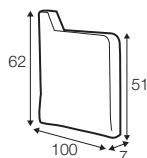

depth of
armchair seat

depth of
sofa seat

depth of armchair seat
without cushions

depth of sofa seat
without cushions

accessories

lumbar cushion 90x25
cushion: 3 seater

lumbar cushion 70x25
cushion: 2 seater, 3XL seater

lumbar cushion 55x25
cushion: divan, corner 90°

headrest L-90

headrest L-80

armrest I

armrest II

legs

no. 153
wood

no. 141A
wood
back: only for armchair
with front leg no. 153