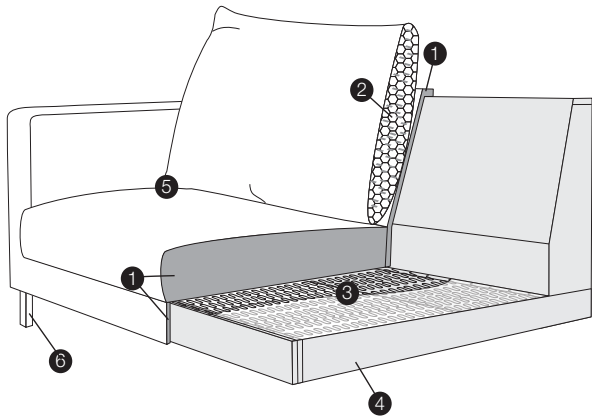

classic

1. polyurethane foam/high resilient polyurethane foam
2. cushion chamber with mix of foam flakes and silicone balls
3. springs
4. solid wood and wood based elements
5. fabric
6. solid wood or metal legs