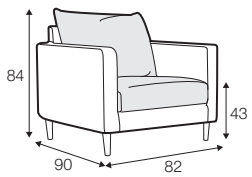

standard

classic

loose

loose with velcro

modular system

Drawing show combinations with armrest II. Combinantons with other armrest are properly longer or shorter in width. All elements in loose cover with velcro are with french stitching on the armrest.

loose cover elements

armchair

footstool 80x60

2 seater

3 seater

3XL seater divided

loose cover elements with velcro

armchair

footstool 80x60

2 seater

3 seater

3XL seater divided

set 1 right

2 seater left / or right + divan right / or left

set 2 right

3 seater left / or right + divan right / or left

set 3

2 seater left / or right + corner 90° + 2 seater right / or left

set 4 right

2 seater right/ or left + corner 90 + 3 seater left/or right

set 5

3 seater left / or right + corner 90° + 3 seater right / or left