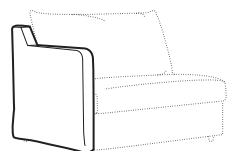

accessories

---

armrest I

legs