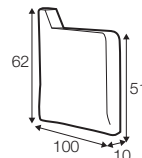

depth of
armchair seat

depth of
sofa seat

depth of armchair seat
without cushions

depth of sofa seat
without cushions

accessories

lumbar cushion 90x25
cushion: 3 seater

lumbar cushion 70x25
cushion: 2 seater, 3XL seater

lumbar cushion 55x25
cushion: divan, corner 90°

headrest L-90

headrest L-80

armrest I

armrest II

legs

no. 153
wood

no. 141A
wood
back: only for armchair
with front leg no. 153