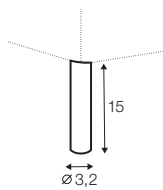

depth of
armchair seat

depth of
sofa seat

depth of armchair seat
without cushions

depth of sofa seat
without cushions

accessories

lumbar cushion 90x25
cushion: 3 seater

lumbar cushion 70x25
cushion: 2 seater, 3XL seater

lumbar cushion 55x25
cushion: divan, corner 90°

headrest L-90

headrest L-80

armrest I

armrest II

legs

no. 153
wood

no. 141A
wood
back: only for armchair
with front leg no. 153