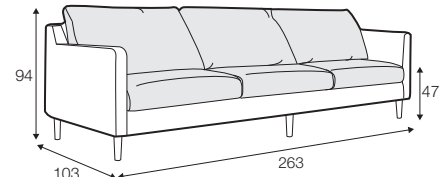

standard

classic

loose

loose with velcro

modular system

Drawing show combinations with armrest II. Combinantons with other armrest are properly longer or shorter in width. All elements in loose cover with velcro are with french stitching on the armrest.

loose cover elements

armchair

footstool 80x60

2 seater

3 seater

3XL seater divided

loose cover elements with velcro

armchair

footstool 80x60

2 seater

3 seater

3XL seater divided

set 1 right

2 seater left / or right + divan right / or left

set 2 right

3 seater left / or right + divan right / or left

set 3

2 seater left / or right + corner 90° + 2 seater right / or left

set 4 right

2 seater right/ or left + corner 90 + 3 seater left/or right

set 5

3 seater left / or right + corner 90° + 3 seater right / or left