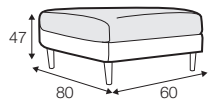

standard

classic

loose

loose with velcro

modular system

Drawing show combinations with armrest II. Combinantons with other armrest are properly longer or shorter in width. All elements in loose cover with velcro are with french stitching on the armrest.

loose cover elements

armchair

footstool 80x60

2 seater

3 seater

3XL seater divided

loose cover elements with velcro

armchair

footstool 80x60

2 seater

3 seater

3XL seater divided

set 1 right

2 seater left / or right + divan right / or left

set 2 right

3 seater left / or right + divan right / or left

set 3

2 seater left / or right + corner 90° + 2 seater right / or left

set 4 right

2 seater right/ or left + corner 90 + 3 seater left/or right

set 5

3 seater left / or right + corner 90° + 3 seater right / or left