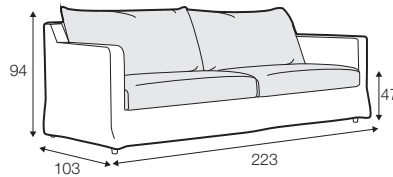

standard

classic

loose

loose with velcro

modular system

Drawing show combinations with armrest II. Combinantons with other armrest are properly longer or shorter in width. All elements in loose cover with velcro are with french stitching on the armrest.

loose cover elements

armchair

footstool 80x60

2 seater

3 seater

3XL seater divided

loose cover elements with velcro

armchair

footstool 80x60

2 seater

3 seater

3XL seater divided

set 1 right

2 seater left / or right + divan right / or left

set 2 right

3 seater left / or right + divan right / or left

set 3

2 seater left / or right + corner 90° + 2 seater right / or left

set 4 right

2 seater right/ or left + corner 90 + 3 seater left/or right

set 5

3 seater left / or right + corner 90° + 3 seater right / or left