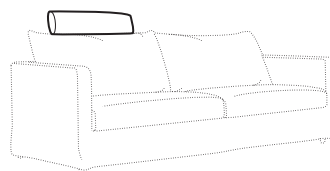

headrest L-80