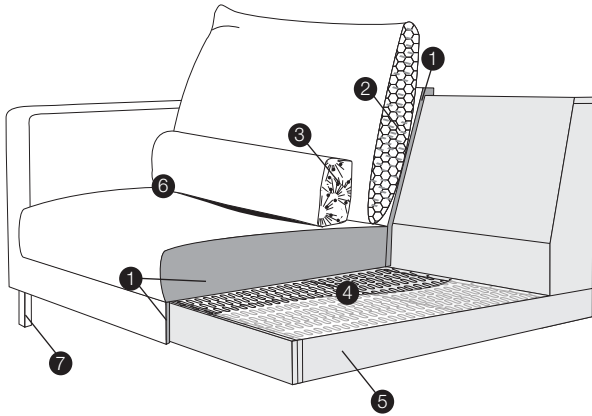

profile

---

standard

1. polyurethane foam/ high resilient polyurethane foam
2. cushion chamber with mix of foam flakes and silicone balls
3. cushion chamber with mix of feather and silicone balls
4. springs
5. solid wood and wood based elements
6. fabric
7. solid wood or metal legs