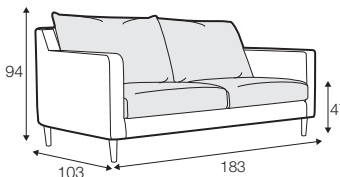

standard

classic

loose

loose with velcro

modular system

Drawing show combinations with armrest II. Combinantons with other armrest are properly longer or shorter in width. All elements in loose cover with velcro are with french stitching on the armrest.

loose cover elements

armchair

footstool 80x60

2 seater

3 seater

3XL seater divided

loose cover elements with velcro

armchair

footstool 80x60

2 seater

3 seater

3XL seater divided

set 1 right

2 seater left / or right + divan right / or left

set 2 right

3 seater left / or right + divan right / or left

set 3

2 seater left / or right + corner 90° + 2 seater right / or left

set 4 right

2 seater right/ or left + corner 90 + 3 seater left/or right

set 5

3 seater left / or right + corner 90° + 3 seater right / or left