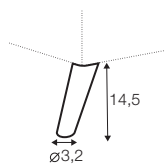

depth of
armchair seat

depth of
sofa seat

depth of armchair seat
without cushions

depth of sofa seat
without cushions

accessories

lumbar cushion 90x25
cushion: 3 seater

lumbar cushion 70x25
cushion: 2 seater, 3XL seater

lumbar cushion 55x25
cushion: divan, corner 90°

headrest L-90

headrest L-80

armrest I

armrest II

legs

no. 153
wood

no. 141A
wood
back: only for armchair
with front leg no. 153