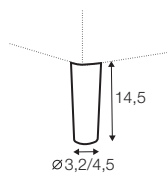

depth of
armchair seat

depth of
sofa seat

depth of armchair seat
without cushions

depth of sofa seat
without cushions

accessories

lumbar cushion 90x25
cushion: 3 seater

lumbar cushion 70x25
cushion: 2 seater, 3XL seater

lumbar cushion 55x25
cushion: divan, corner 90°

headrest L-90

headrest L-80

armrest I

armrest II

legs

no. 153
wood

no. 141A
wood
back: only for armchair
with front leg no. 153