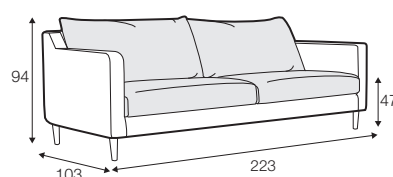

standard

classic

loose

loose with velcro

modular system

Drawing show combinations with armrest II. Combinantons with other armrest are properly longer or shorter in width. All elements in loose cover with velcro are with french stitching on the armrest.

loose cover elements

armchair

footstool 80x60

2 seater

3 seater

3XL seater divided

loose cover elements with velcro

armchair

footstool 80x60

2 seater

3 seater

3XL seater divided

set 1 right

2 seater left / or right + divan right / or left

set 2 right

3 seater left / or right + divan right / or left

set 3

2 seater left / or right + corner 90° + 2 seater right / or left

set 4 right

2 seater right/ or left + corner 90 + 3 seater left/or right

set 5

3 seater left / or right + corner 90° + 3 seater right / or left