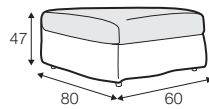

standard

classic

loose

loose with velcro

modular system

Drawing show combinations with armrest II. Combinantons with other armrest are properly longer or shorter in width. All elements in loose cover with velcro are with french stitching on the armrest.

loose cover elements

armchair

footstool 80x60

2 seater

3 seater

3XL seater divided

loose cover elements with velcro

armchair