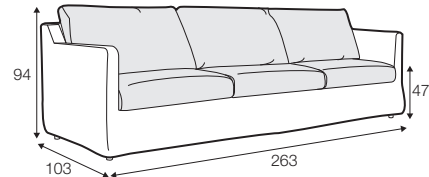

standard

classic

loose

loose with velcro

modular system

Drawing show combinations with armrest II. Combinantons with other armrest are properly longer or shorter in width. All elements in loose cover with velcro are with french stitching on the armrest.

loose cover elements

armchair

footstool 80x60

2 seater

3 seater

3XL seater divided

loose cover elements with velcro

armchair

footstool 80x60

2 seater

3 seater

3XL seater divided

set 1 right

2 seater left / or right + divan right / or left

set 2 right

3 seater left / or right + divan right / or left

set 3

2 seater left / or right + corner 90° + 2 seater right / or left

set 4 right

2 seater right/ or left + corner 90 + 3 seater left/or right

set 5

3 seater left / or right + corner 90° + 3 seater right / or left