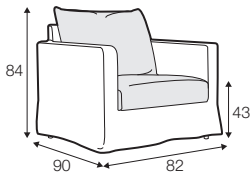

standard

classic

loose

loose with velcro

modular system

Drawing show combinations with armrest II. Combinantons with other armrest are properly longer or shorter in width. All elements in loose cover with velcro are with french stitching on the armrest.

loose cover elements

armchair

footstool 80x60

2 seater

3 seater

3XL seater divided

loose cover elements with velcro

armchair

loose cover elements with velcro

2 seater left / or right

2 seater without armrests

3 seater left / or right

3 seater without armrests

divan right / or left

corner 90°

extra dimensions