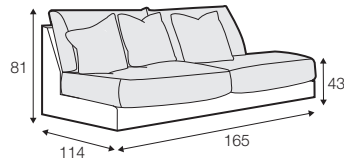

LUX lux

FC fixed

LCV loose with velcro

modular system

All elements are also available without deco cushions.
All drawings shown height with leg no. 84 H-80.

armchair

footstool 90x80

2 seater

3 seater divided

4 seater divided

set 1

divan left + 2 seater without armrests + divan right

set 2

divan left + 4 seater without armrests + divan right

set 3 right / or left

2 seater left / or right + divan right / or left

set 4 right / or left

4 seater divided left / or right + divan right / or left

set 5

2 seater left + corner 90° + 2 seater right

example without cushions
3 seater divided

modular system

elements of the modular system

2 seater left / or right

2 seater without armrests

4 seater divided left / or right

4 seater divided without armrests

divan right / or left

corner 90°

extra dimensions

depth of seat