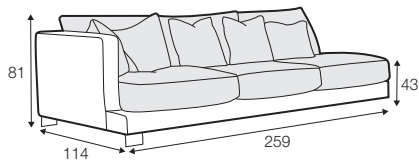

LUX lux

FC fixed

LCV loose with velcro

modular system

All elements are also available without deco cushions.
All drawings shown height with leg no. 84 H-80.

armchair

footstool 90x80

2 seater

3 seater divided

4 seater divided

set 1

divan left + 2 seater without armrests + divan right

set 2

divan left + 4 seater without armrests + divan right

set 3 right / or left

2 seater left / or right + divan right / or left

set 4 right / or left

4 seater divided left / or right + divan right / or left

set 5

2 seater left + corner 90° + 2 seater right

example without cushions
3 seater divided

modular system

elements of the modular system

2 seater left / or right

2 seater without armrests

4 seater divided left / or right

4 seater divided without armrests

divan right / or left

corner 90°

extra dimensions

depth of seat