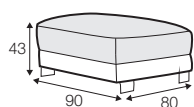

LUX lux

FC fixed

LCV loose with velcro

modular system

All elements are also available without deco cushions.
All drawings shown height with leg no. 84 H-80.

armchair

footstool 90x80

2 seater

3 seater divided

4 seater divided

set 1

divan left + 2 seater without armrests + divan right

set 2

divan left + 4 seater without armrests + divan right

set 3 right / or left

2 seater left / or right + divan right / or left

2 seater left / or right

2 seater without armrests

4 seater divided left / or right

4 seater divided without armrests

divan right / or left

corner 90°

extra dimensions

depth of seat