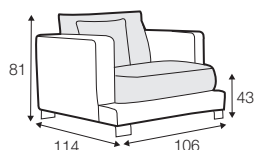

LUX lux

FC fixed

LCV loose with velcro

modular system

All elements are also available without deco cushions.
All drawings shown height with leg no. 84 H-80.

armchair

footstool 90x80

2 seater

3 seater divided

4 seater divided

set 1

divan left + 2 seater without armrests + divan right

set 2

divan left + 4 seater without armrests + divan right

set 3 right / or left

2 seater left / or right + divan right / or left

2 seater left / or right

2 seater without armrests

4 seater divided left / or right

4 seater divided without armrests

divan right / or left

corner 90°

extra dimensions

depth of seat