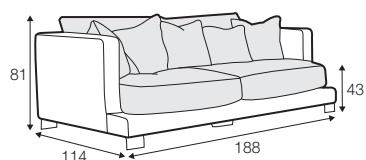

LUX lux

FC fixed

LCV loose with velcro

modular system

All elements are also available without deco cushions.
All drawings shown height with leg no. 84 H-80.

armchair

footstool 90x80

2 seater

3 seater divided

4 seater divided

set 1

divan left + 2 seater without armrests + divan right

set 2

divan left + 4 seater without armrests + divan right

set 3 right / or left

2 seater left / or right + divan right / or left

2 seater left / or right

2 seater without armrests

4 seater divided left / or right

4 seater divided without armrests

divan right / or left

corner 90°

extra dimensions

depth of seat