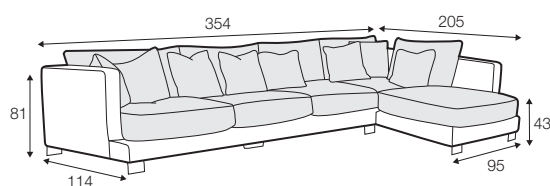

LUX lux

FC fixed

LCV loose with velcro

modular system

All elements are also available without deco cushions.
All drawings shown height with leg no. 84 H-80.

armchair

footstool 90x80

2 seater

3 seater divided

4 seater divided

set 1

divan left + 2 seater without armrests + divan right

set 2

divan left + 4 seater without armrests + divan right

set 3 right / or left

2 seater left / or right + divan right / or left

set 4 right / or left

4 seater divided left / or right + divan right / or left

set 5

2 seater left + corner 90° + 2 seater right

example without cushions
3 seater divided

modular system

elements of the modular system

2 seater left / or right

2 seater without armrests

4 seater divided left / or right

4 seater divided without armrests

divan right / or left

corner 90°

extra dimensions

depth of seat