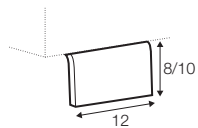

2 seater left / or right

2 seater without armrests

4 seater divided left / or right

4 seater divided without armrests

divan right / or left

corner 90°

extra dimensions

depth of seat

accessories

cushion
40x40

cushion
45x45

legs

no. 07
wood

no. 84
metal chrome,
painted black

profile

lux