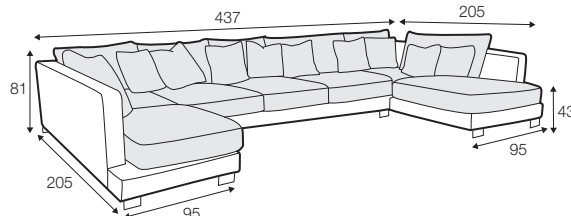

LUX lux

FC fixed

LCV loose with velcro

modular system

All elements are also available without deco cushions.
All drawings shown height with leg no. 84 H-80.

armchair

footstool 90x80

2 seater

3 seater divided

4 seater divided

set 1

divan left + 2 seater without armrests + divan right

set 2

divan left + 4 seater without armrests + divan right

set 3 right / or left

2 seater left / or right + divan right / or left

set 4 right / or left

4 seater divided left / or right + divan right / or left

set 5

2 seater left + corner 90° + 2 seater right

example without cushions
3 seater divided

modular system

elements of the modular system

2 seater left / or right

2 seater without armrests

4 seater divided left / or right

4 seater divided without armrests

divan right / or left

corner 90°

extra dimensions

depth of seat