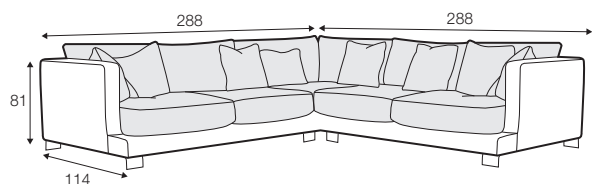

LUX lux

FC fixed

LCV loose with velcro

modular system

All elements are also available without deco cushions.
All drawings shown height with leg no. 84 H-80.

armchair

footstool 90x80

2 seater

3 seater divided

4 seater divided

set 1

divan left + 2 seater without armrests + divan right

set 2

divan left + 4 seater without armrests + divan right

set 3 right / or left

2 seater left / or right + divan right / or left

set 4 right / or left

4 seater divided left / or right + divan right / or left

set 5

2 seater left + corner 90° + 2 seater right

example without cushions
3 seater divided

modular system

elements of the modular system

2 seater left / or right

2 seater without armrests

4 seater divided left / or right

4 seater divided without armrests

divan right / or left

corner 90°

extra dimensions

depth of seat