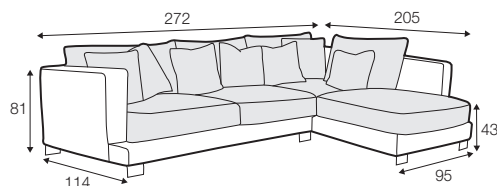

LUX lux

FC fixed

LCV loose with velcro

modular system

All elements are also available without deco cushions.
All drawings shown height with leg no. 84 H-80.

armchair

footstool 90x80

2 seater

3 seater divided

4 seater divided

set 1

divan left + 2 seater without armrests + divan right

set 2

divan left + 4 seater without armrests + divan right

set 3 right / or left

2 seater left / or right + divan right / or left

set 4 right / or left

4 seater divided left / or right + divan right / or left

set 5

2 seater left + corner 90° + 2 seater right

example without cushions
3 seater divided

modular system

elements of the modular system

2 seater left / or right

2 seater without armrests

4 seater divided left / or right

4 seater divided without armrests

divan right / or left

corner 90°

extra dimensions

depth of seat