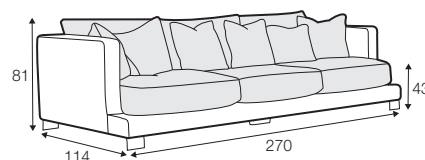

LUX lux

FC fixed

LCV loose with velcro

modular system

All elements are also available without deco cushions.
All drawings shown height with leg no. 84 H-80.

armchair

footstool 90x80

2 seater

3 seater divided

4 seater divided

set 1

divan left + 2 seater without armrests + divan right

set 2

divan left + 4 seater without armrests + divan right

set 3 right / or left

2 seater left / or right + divan right / or left

2 seater left / or right

2 seater without armrests

4 seater divided left / or right

4 seater divided without armrests

divan right / or left

corner 90°

extra dimensions

depth of seat