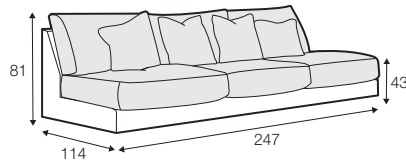

LUX lux

FC fixed

LCV loose with velcro

modular system

All elements are also available without deco cushions.
All drawings shown height with leg no. 84 H-80.

armchair

footstool 90x80

2 seater

3 seater divided

4 seater divided

set 1

divan left + 2 seater without armrests + divan right

set 2

divan left + 4 seater without armrests + divan right

set 3 right / or left

2 seater left / or right + divan right / or left

set 4 right / or left

4 seater divided left / or right + divan right / or left

set 5

2 seater left + corner 90° + 2 seater right

example without cushions
3 seater divided

modular system

elements of the modular system

2 seater left / or right

2 seater without armrests

4 seater divided left / or right

4 seater divided without armrests

divan right / or left

corner 90°

extra dimensions

depth of seat