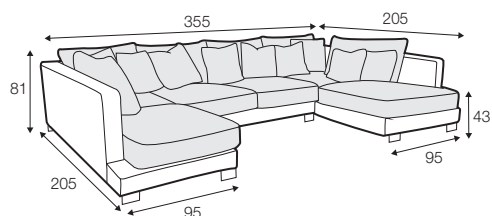

LUX lux

FC fixed

LCV loose with velcro

modular system

All elements are also available without deco cushions.
All drawings shown height with leg no. 84 H-80.

armchair

footstool 90x80

2 seater

3 seater divided

4 seater divided

set 1

divan left + 2 seater without armrests + divan right

set 2

divan left + 4 seater without armrests + divan right

set 3 right / or left

2 seater left / or right + divan right / or left

set 4 right / or left

4 seater divided left / or right + divan right / or left

set 5

2 seater left + corner 90° + 2 seater right

example without cushions
3 seater divided

modular system

elements of the modular system

2 seater left / or right

2 seater without armrests

4 seater divided left / or right

4 seater divided without armrests

divan right / or left

corner 90°

extra dimensions

depth of seat