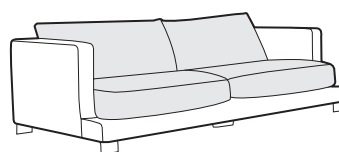

LUX lux

FC fixed

LCV loose with velcro

modular system

All elements are also available without deco cushions.
All drawings shown height with leg no. 84 H-80.

armchair

footstool 90x80

2 seater

3 seater divided

4 seater divided

set 1

divan left + 2 seater without armrests + divan right

set 2

divan left + 4 seater without armrests + divan right

set 3 right / or left

2 seater left / or right + divan right / or left

set 4 right / or left

4 seater divided left / or right + divan right / or left

set 5

2 seater left + corner 90° + 2 seater right

example without cushions
3 seater divided

modular system

elements of the modular system

2 seater left / or right

2 seater without armrests

4 seater divided left / or right

4 seater divided without armrests

divan right / or left

corner 90°

extra dimensions

depth of seat