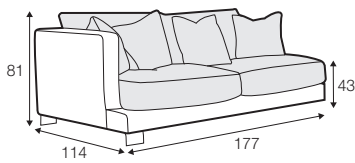

LUX lux

FC fixed

LCV loose with velcro

modular system

All elements are also available without deco cushions.
All drawings shown height with leg no. 84 H-80.

armchair

footstool 90x80

2 seater

3 seater divided

4 seater divided

set 1

divan left + 2 seater without armrests + divan right

set 2

divan left + 4 seater without armrests + divan right

set 3 right / or left

2 seater left / or right + divan right / or left

set 4 right / or left

4 seater divided left / or right + divan right / or left

set 5

2 seater left + corner 90° + 2 seater right

example without cushions
3 seater divided

modular system

elements of the modular system

2 seater left / or right

2 seater without armrests

4 seater divided left / or right

4 seater divided without armrests

divan right / or left

corner 90°

extra dimensions

depth of seat