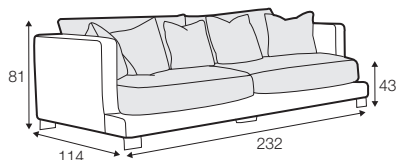

LUX lux

FC fixed

LCV loose with velcro

modular system

All elements are also available without deco cushions.
All drawings shown height with leg no. 84 H-80.

armchair

footstool 90x80

2 seater

3 seater divided

4 seater divided

set 1

divan left + 2 seater without armrests + divan right

set 2

divan left + 4 seater without armrests + divan right

set 3 right / or left

2 seater left / or right + divan right / or left

2 seater left / or right

2 seater without armrests

4 seater divided left / or right

4 seater divided without armrests

divan right / or left

corner 90°

extra dimensions

depth of seat