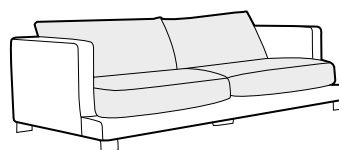

LUX lux

FC fixed

LCV loose with velcro

modular system

All elements are also available without deco cushions.

armchair

footstool 90x80

2 seater

3 seater divided

4 seater divided

set 1

divan left + 2 seater without armrests + divan right

set 2

divan left + 4 seater without armrests + divan right

set 3 right / or left

2 seater left / or right + divan right / or left

set 4 right / or left

4 seater divided left / or right + divan right / or left

set 5

2 seater left + corner 90° + 2 seater right

example without cushions
3 seater divided

modular system

elements of the modular system

2 seater left / or right

2 seater without armrests

4 seater divided left / or right

4 seater divided without armrests

divan right / or left

corner 90°

extra dimensions

depth of seat