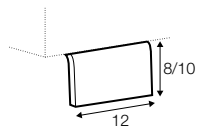

2 seater left / or right

2 seater without armrests

4 seater divided left / or right

4 seater divided without armrests

divan right / or left

corner 90°

extra dimensions

depth of seat

accessories

cushion
40x40

cushion
45x45

legs

no. 07
wood

no. 84
metal chrome,
painted black

profile

lux